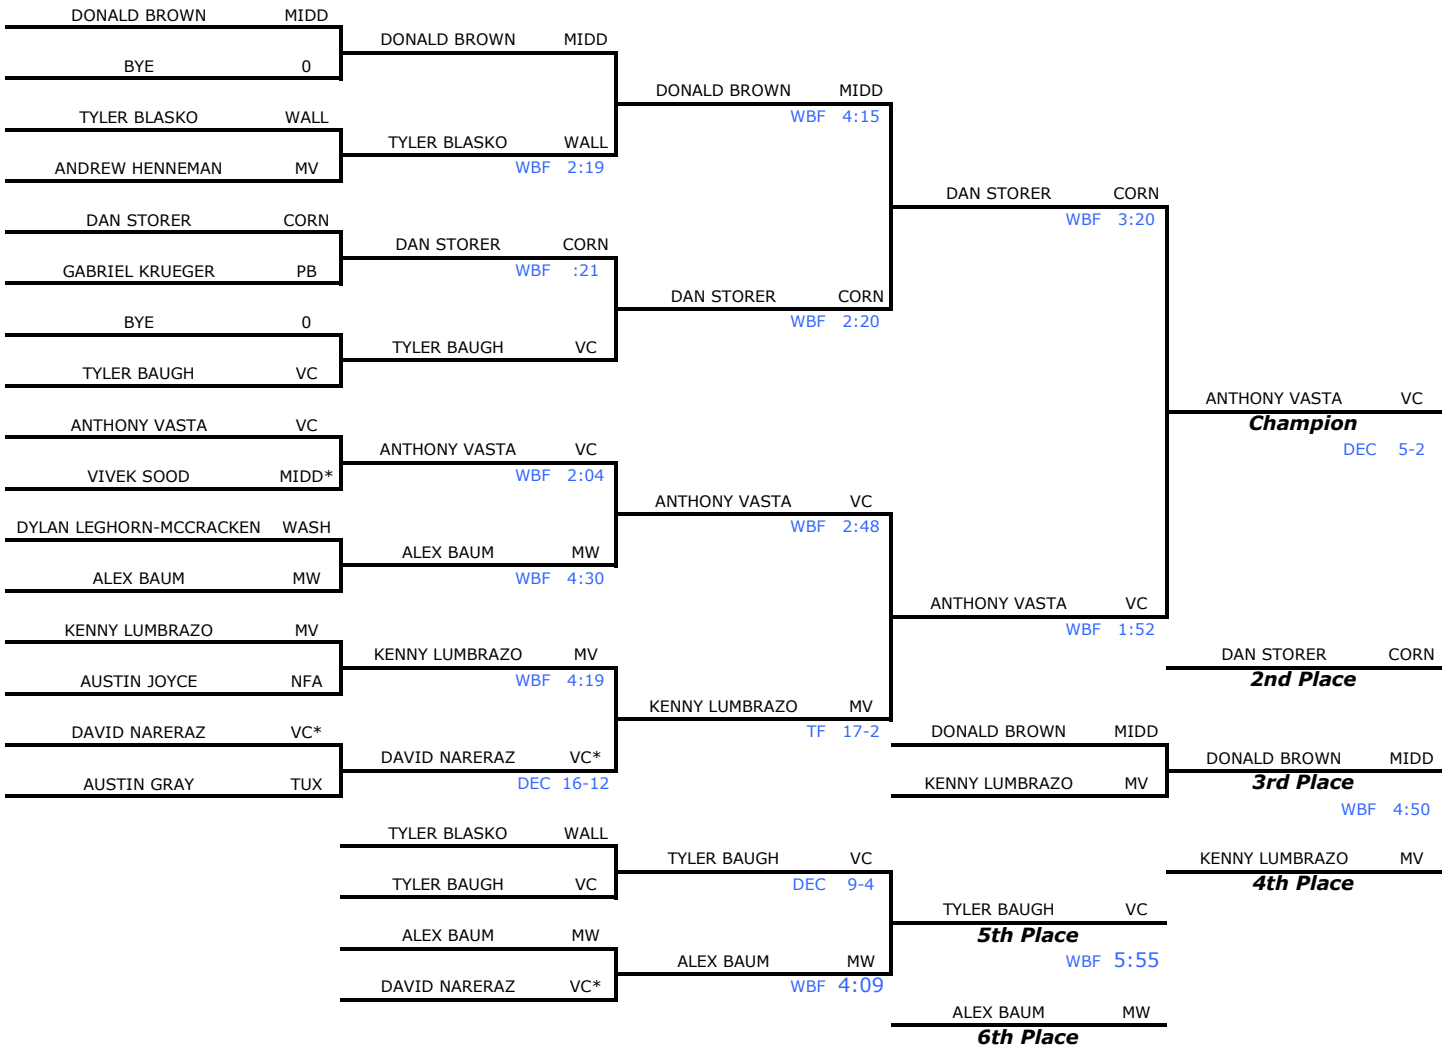

Warwick Valley JV Championships

February 6th, 2010

103