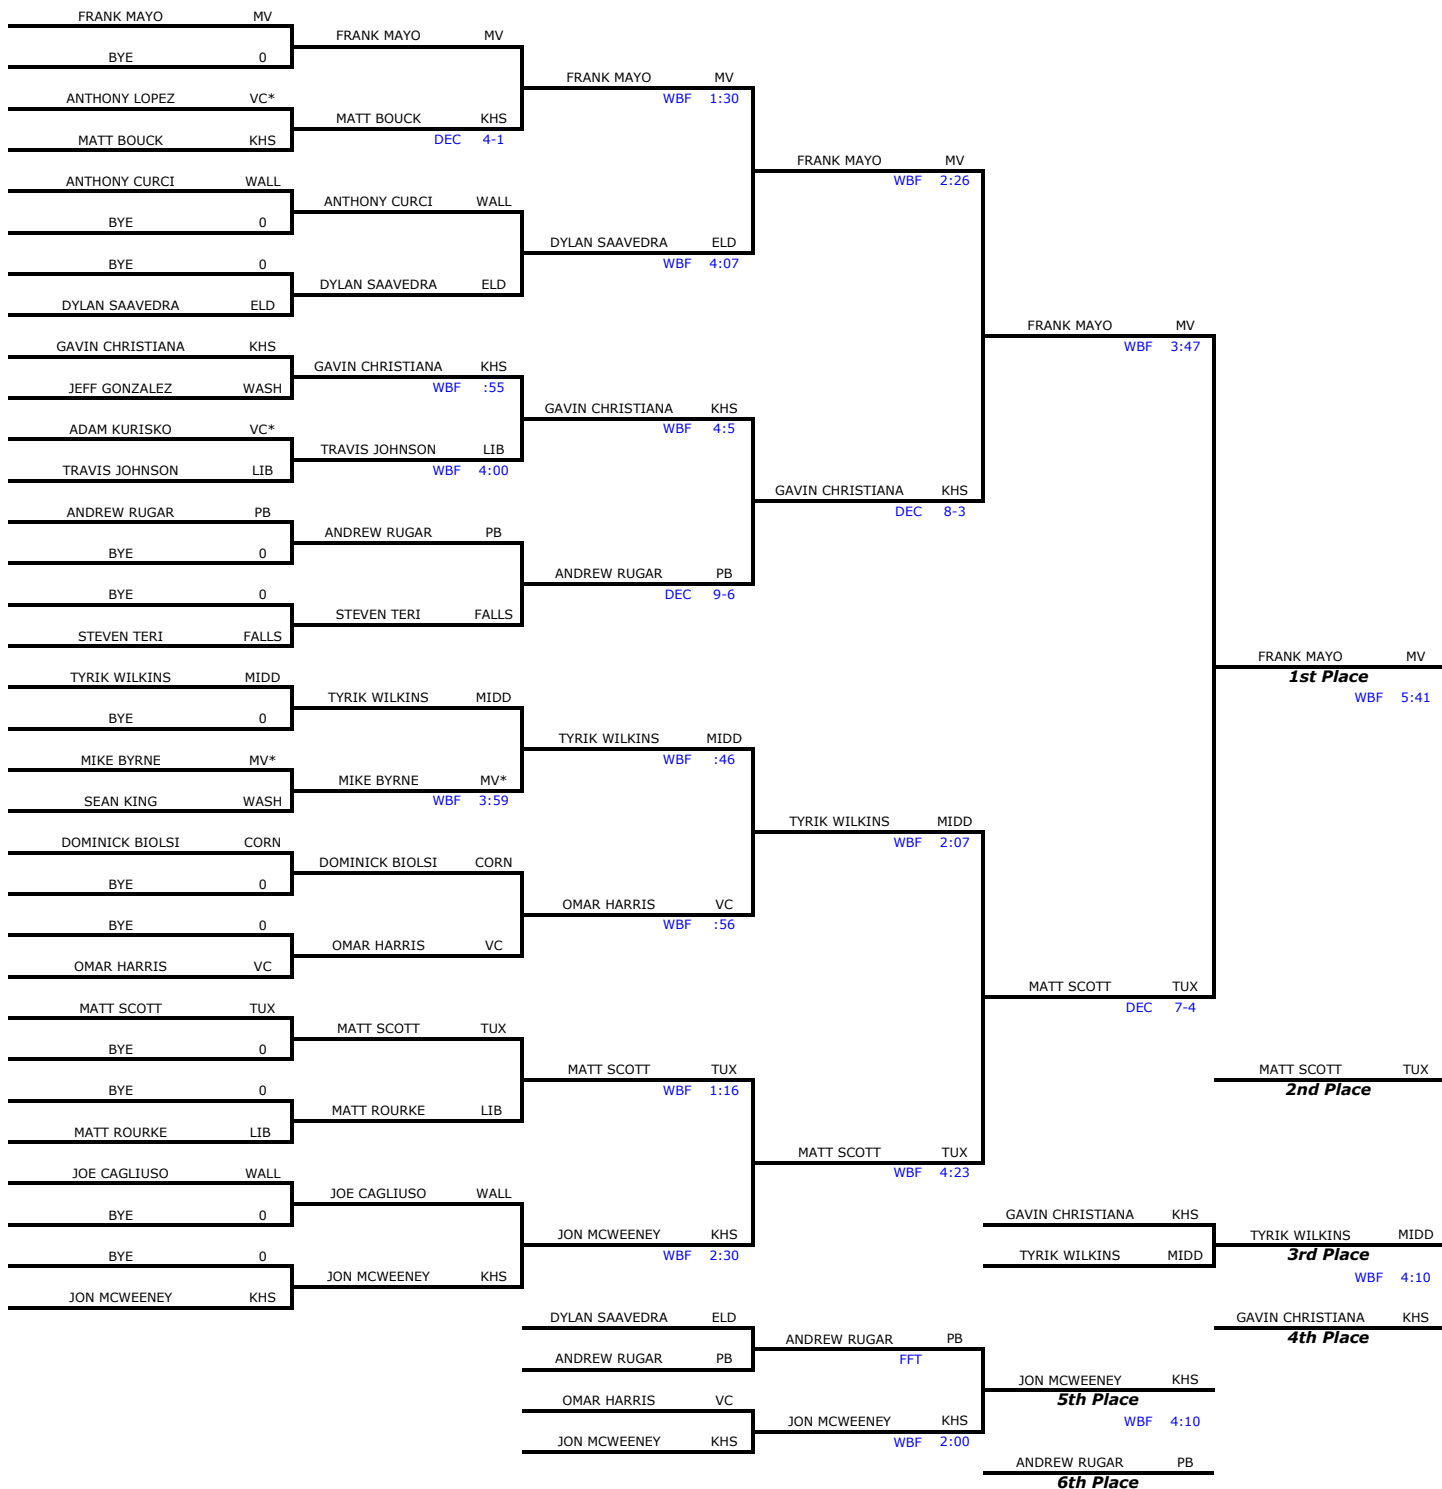

Warwick Valley JV Championships

February 6th, 2010

152

Warwick Valley JV Championships

February 6th, 2010

160

Warwick Valley JV Championships

February 6th, 2010