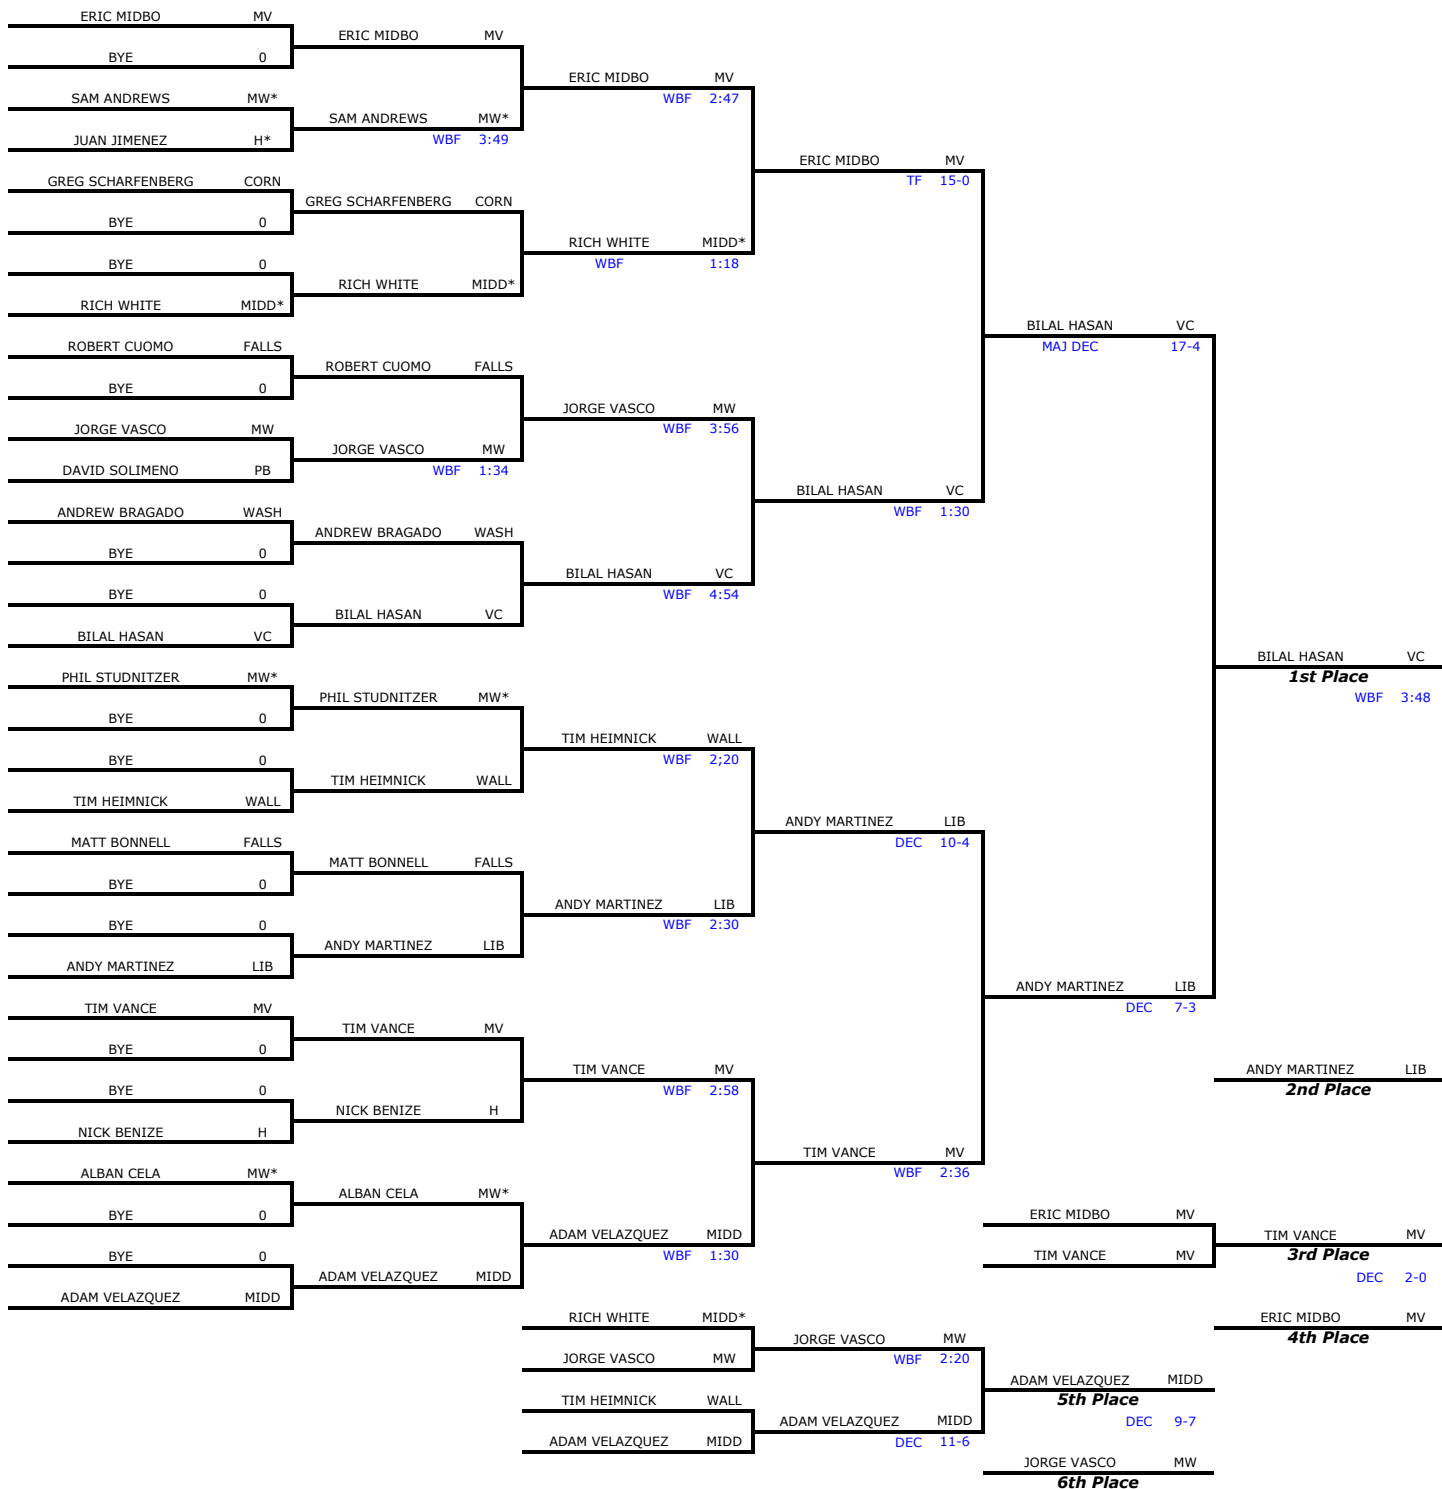

Warwick Valley JV Championships

February 6th, 2010

171