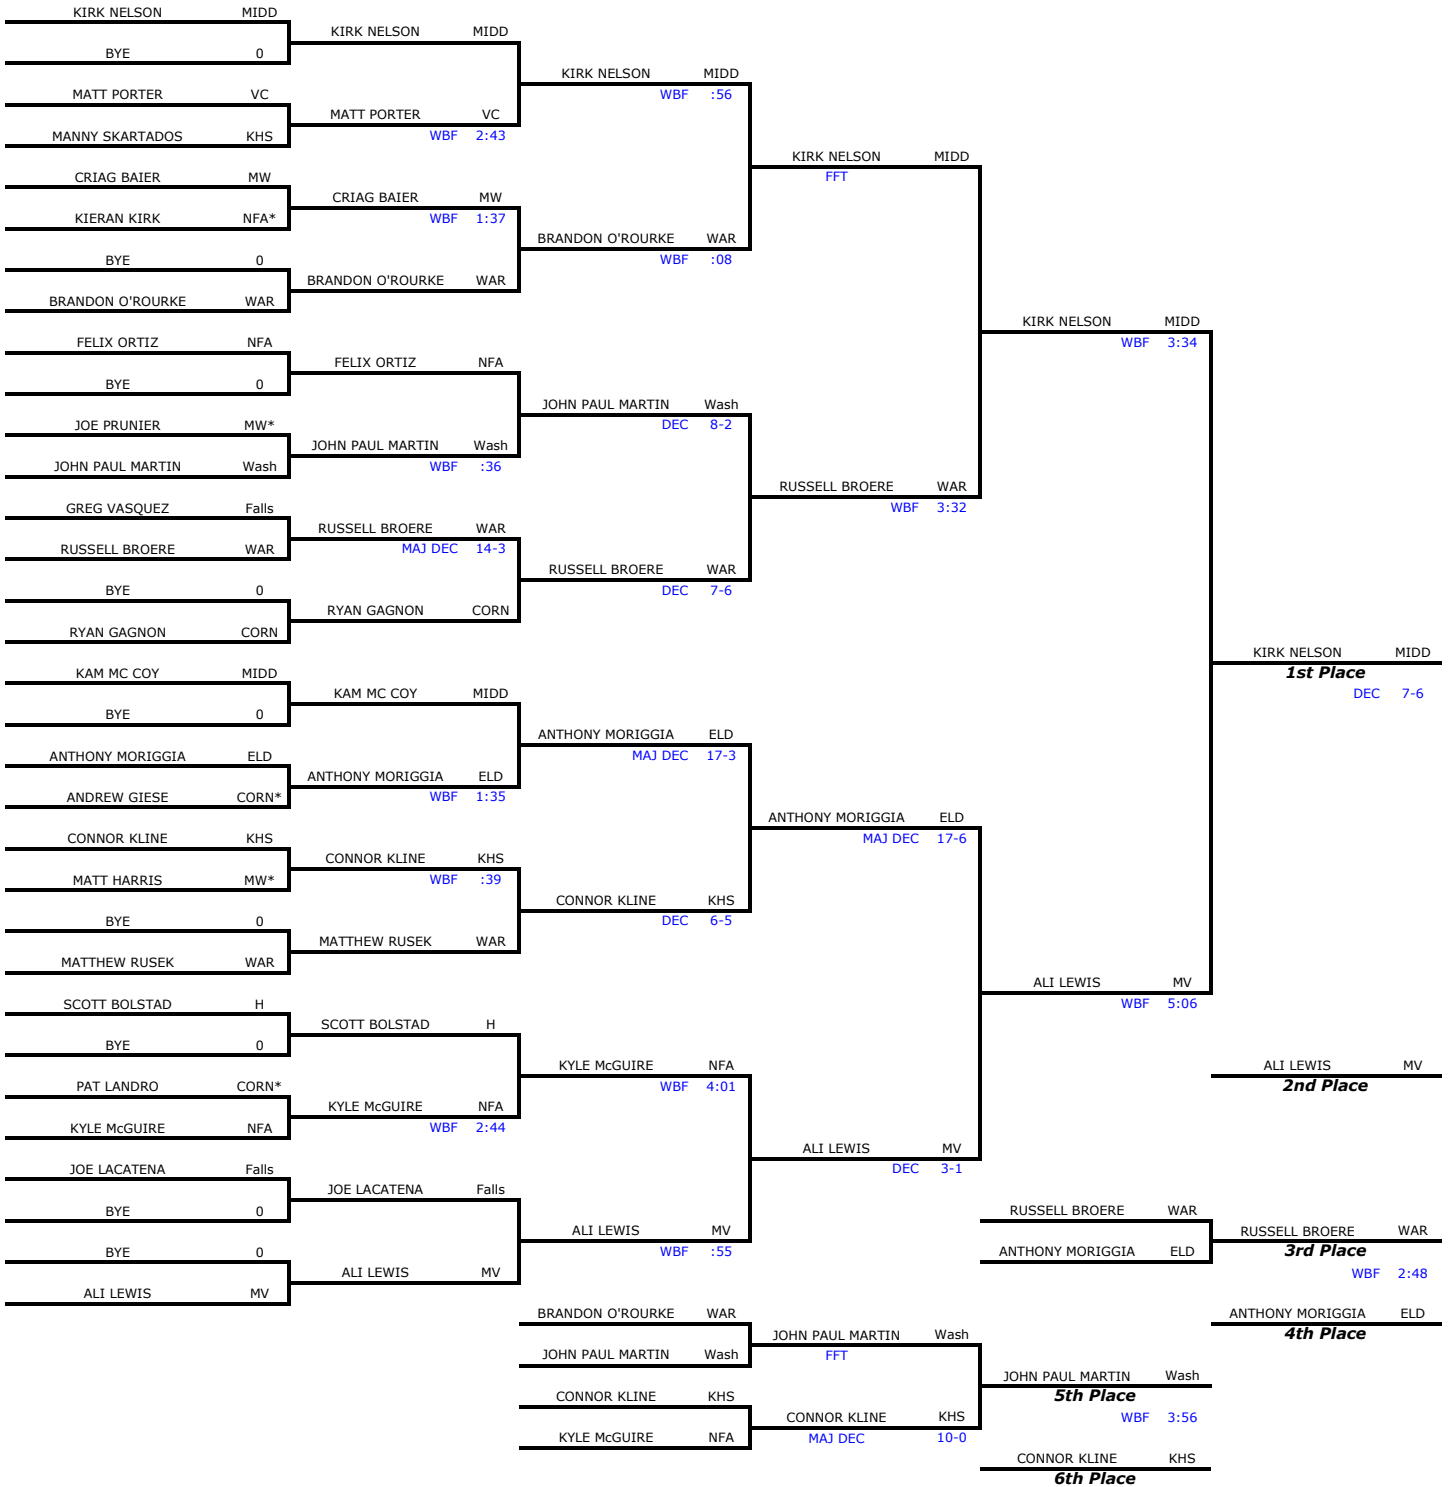

Warwick Valley JV Championships

February 6th, 2010

152