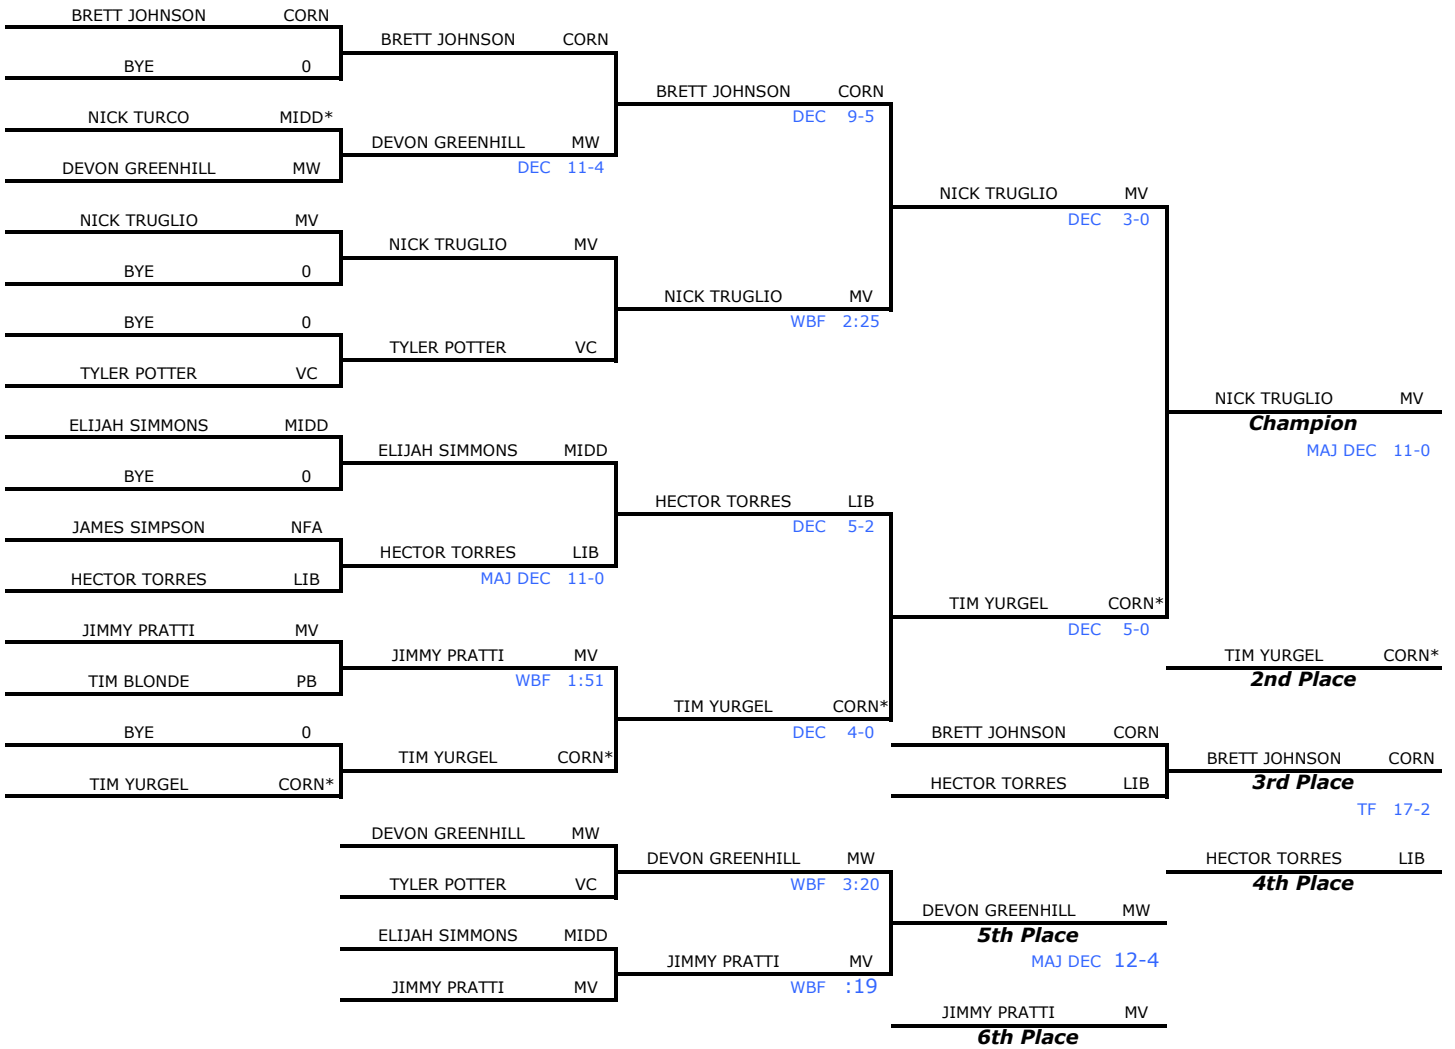

Warwick Valley JV Championships

February 6th, 2010

103

Warwick Valley JV Championships

February 6th, 2010

112

Warwick Valley JV Championships

February 6th, 2010