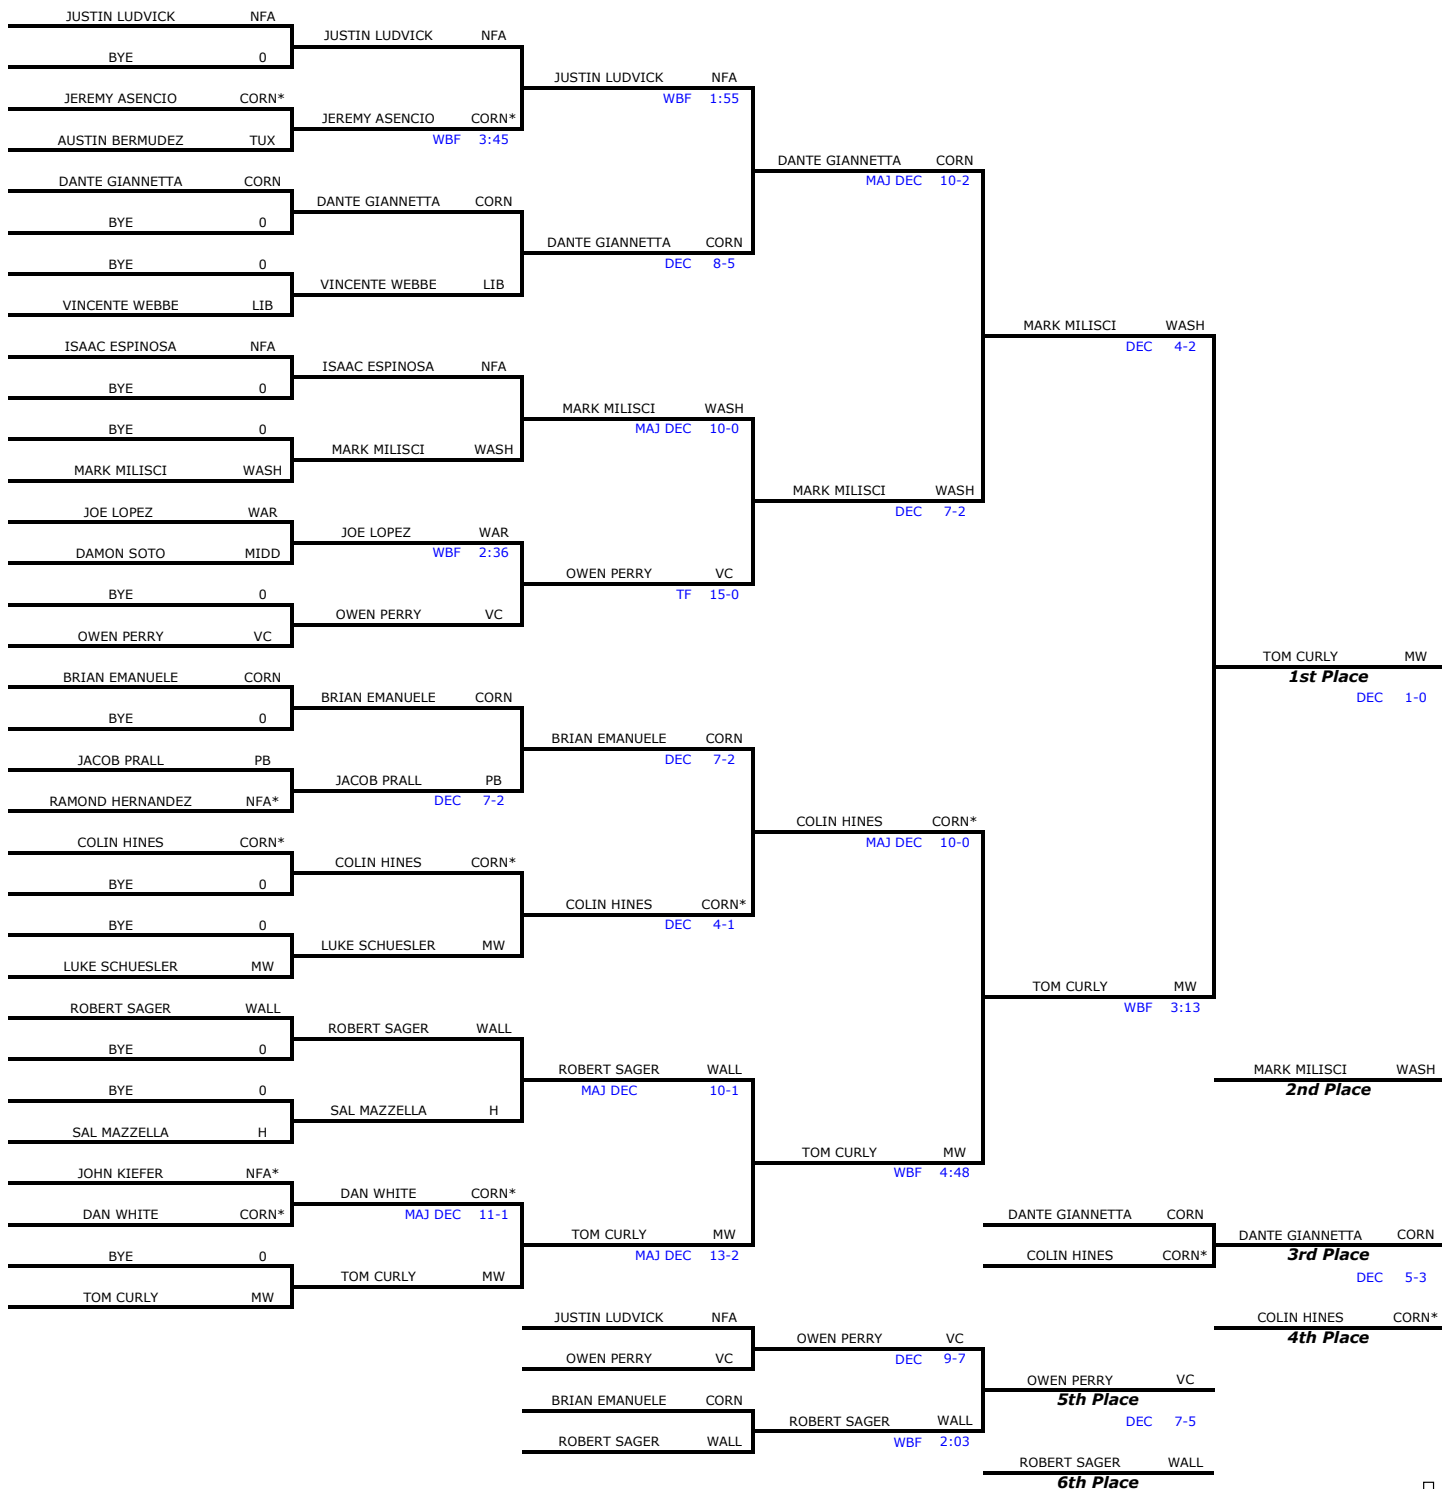

Warwick Valley JV Championships

February 6th, 2010

130