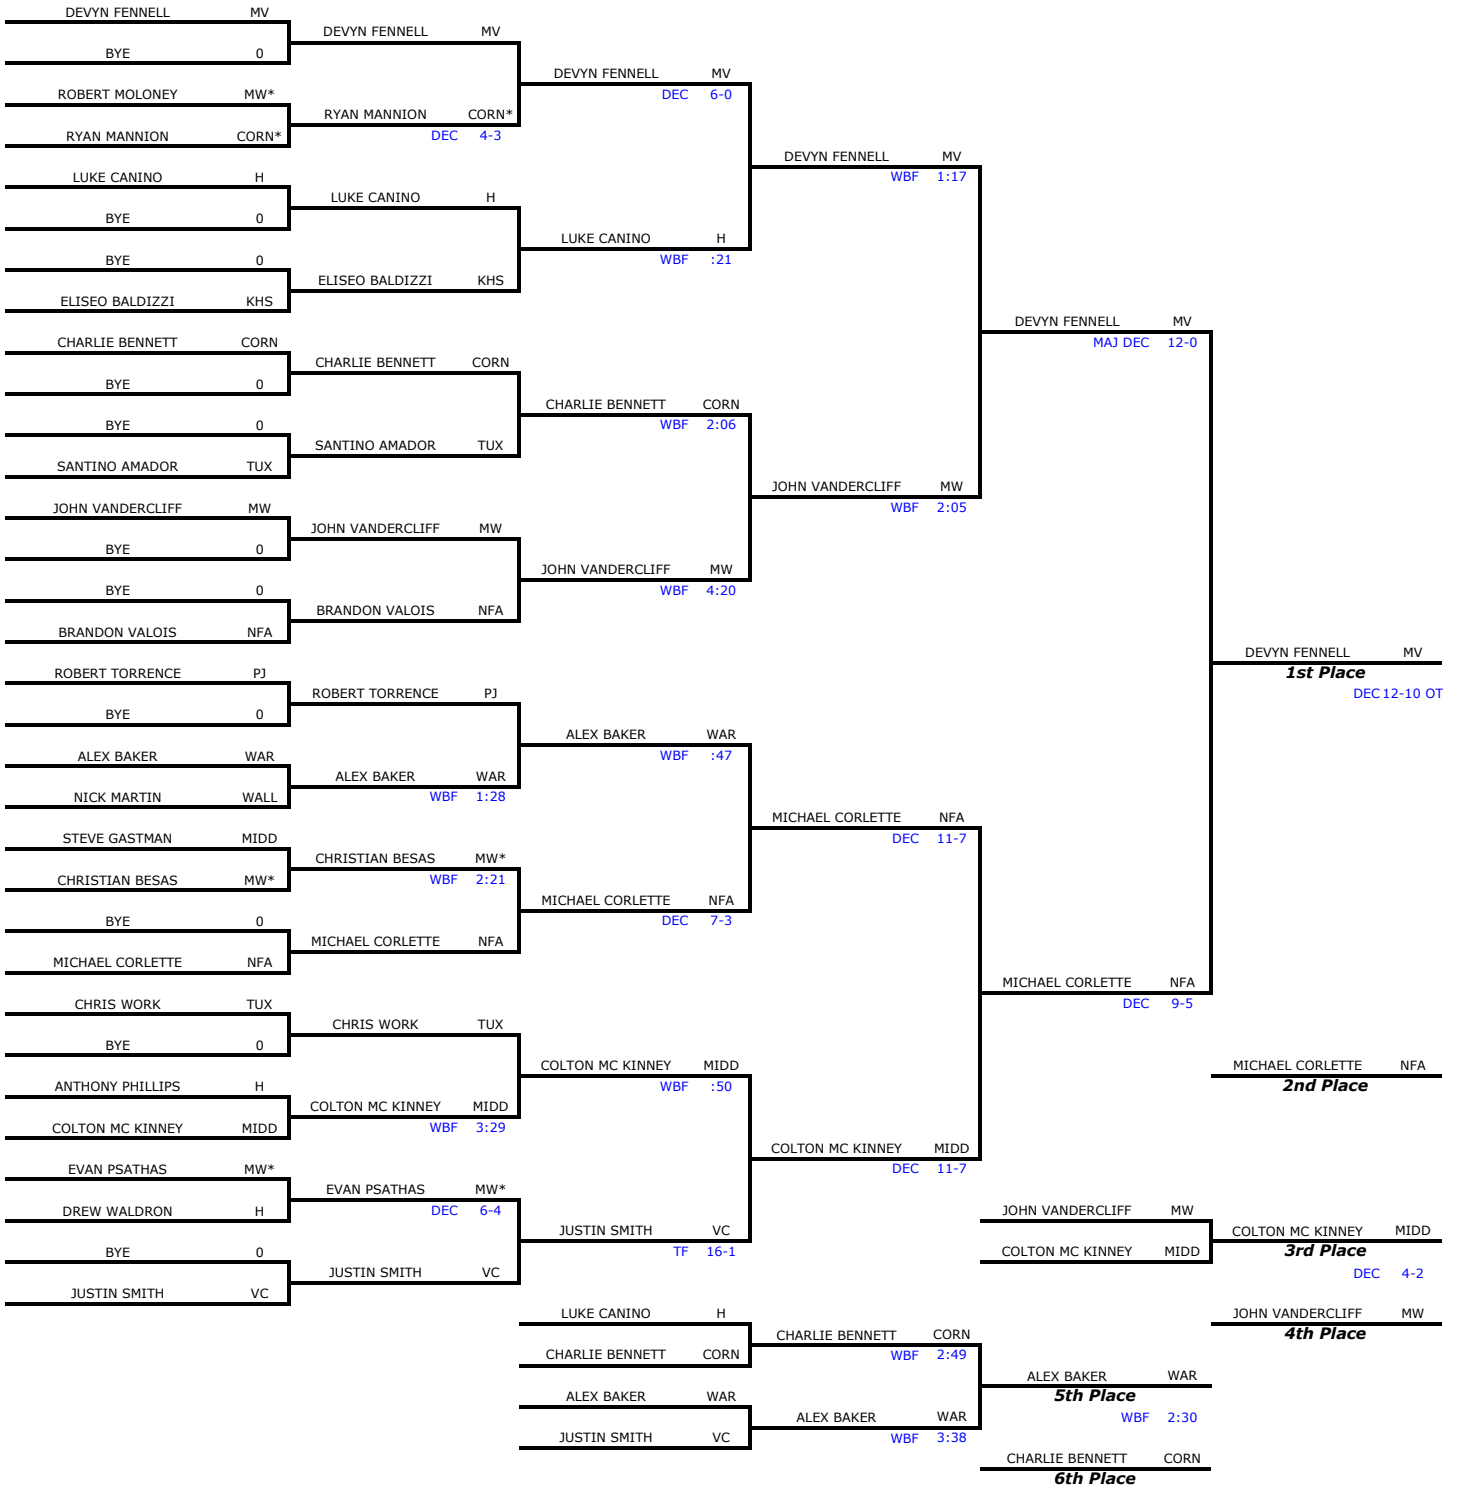

February 6th, 2010

135

Warwick Valley JV Championships

February 6th, 2010

140

Warwick Valley JV Championships

February 6th, 2010

145