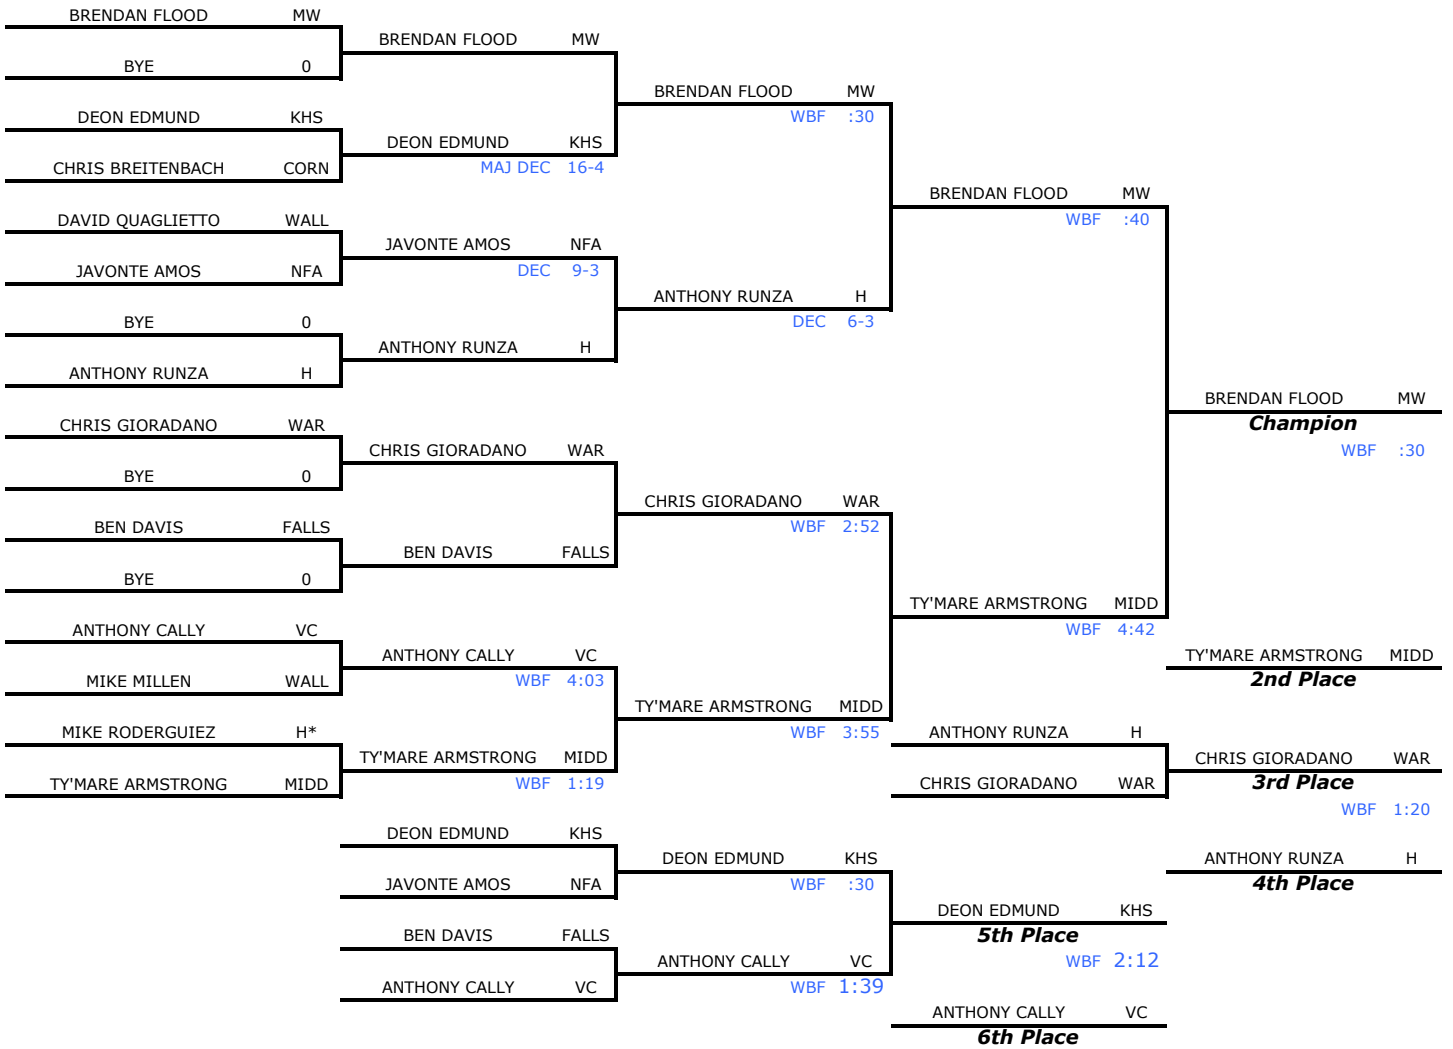

Warwick Valley JV Championships

February 6th, 2010

171

Warwick Valley JV Championships

February 6th, 2010

189

Warwick Valley JV Championships

February 6th, 2010