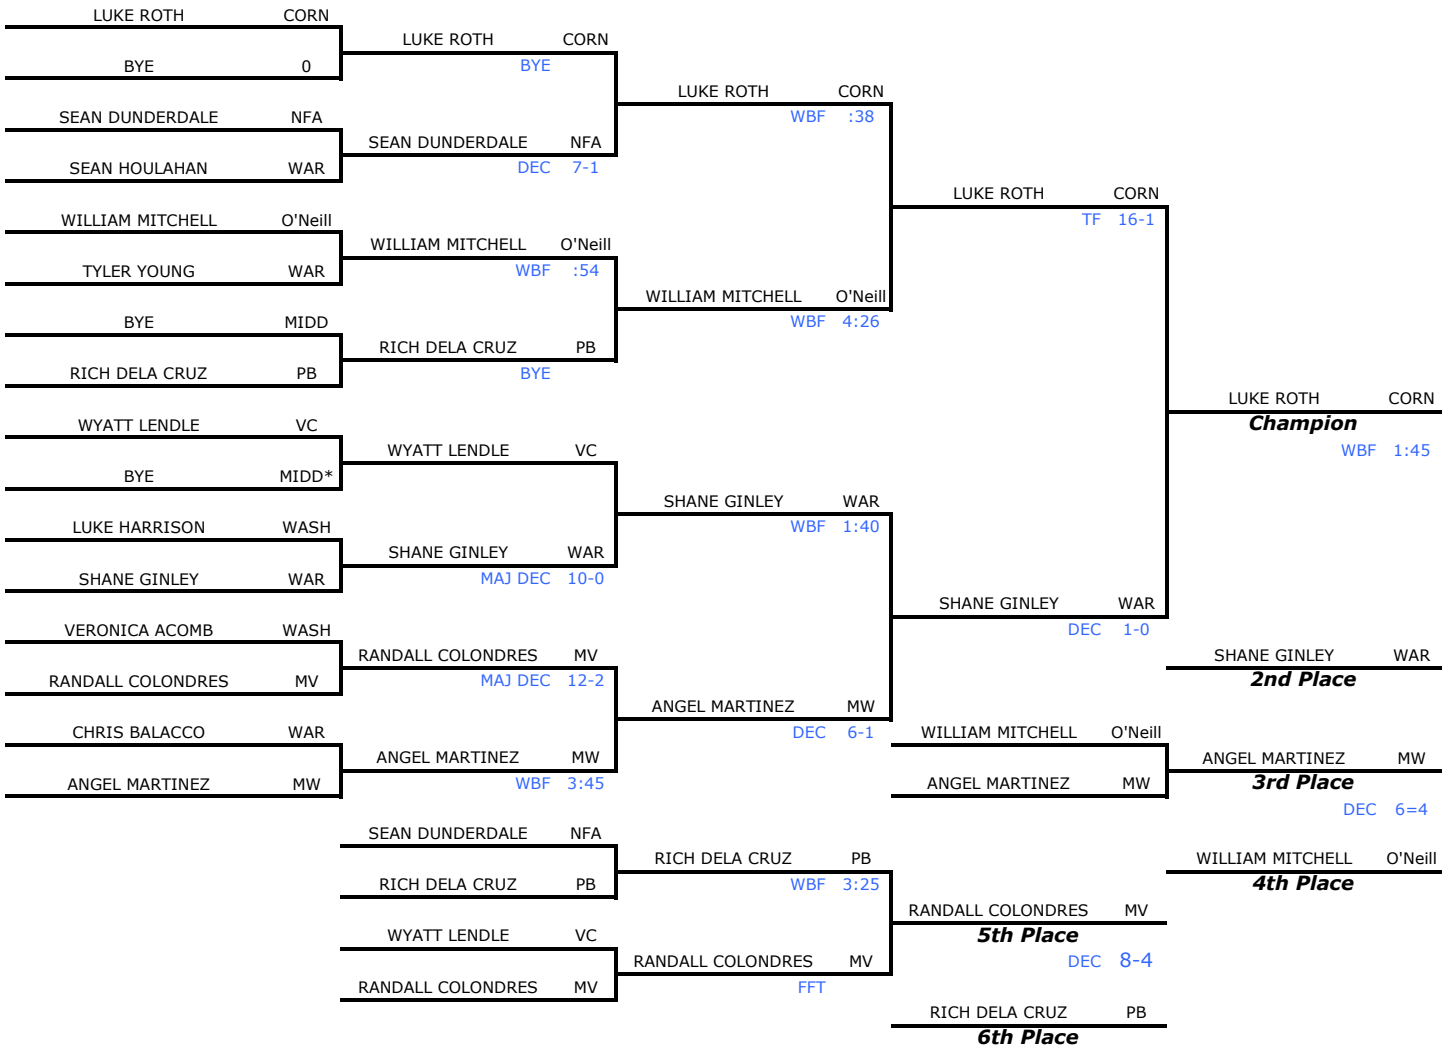

Warwick Valley JV Championships

February 6th, 2010

119