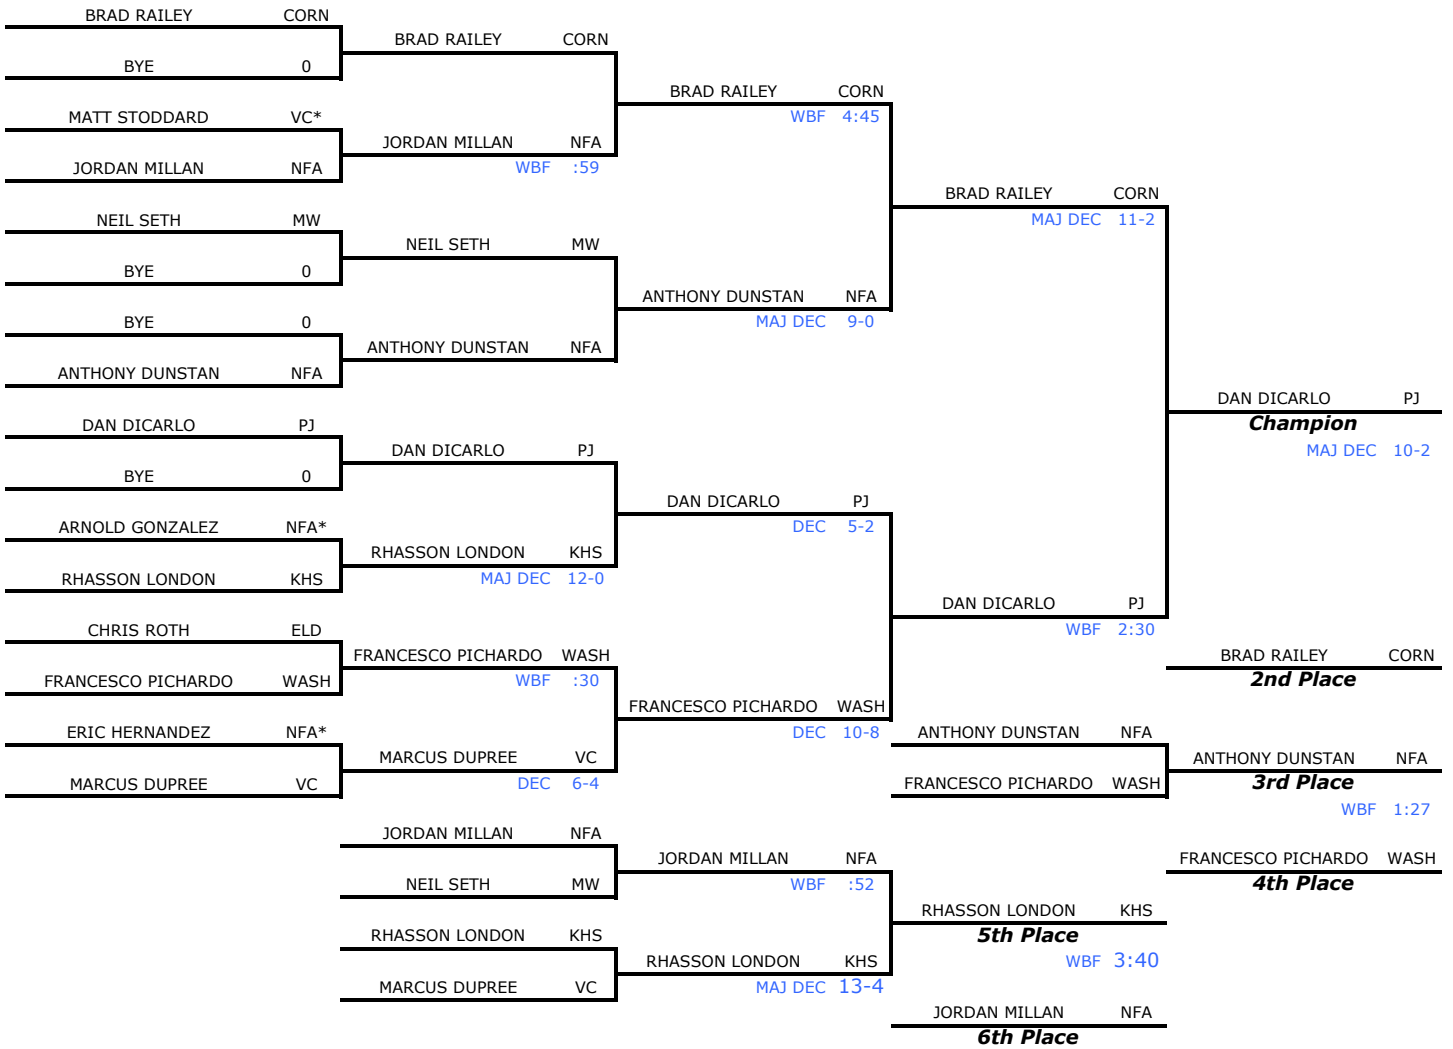

Warwick Valley JV Championships

February 6th, 2010

135