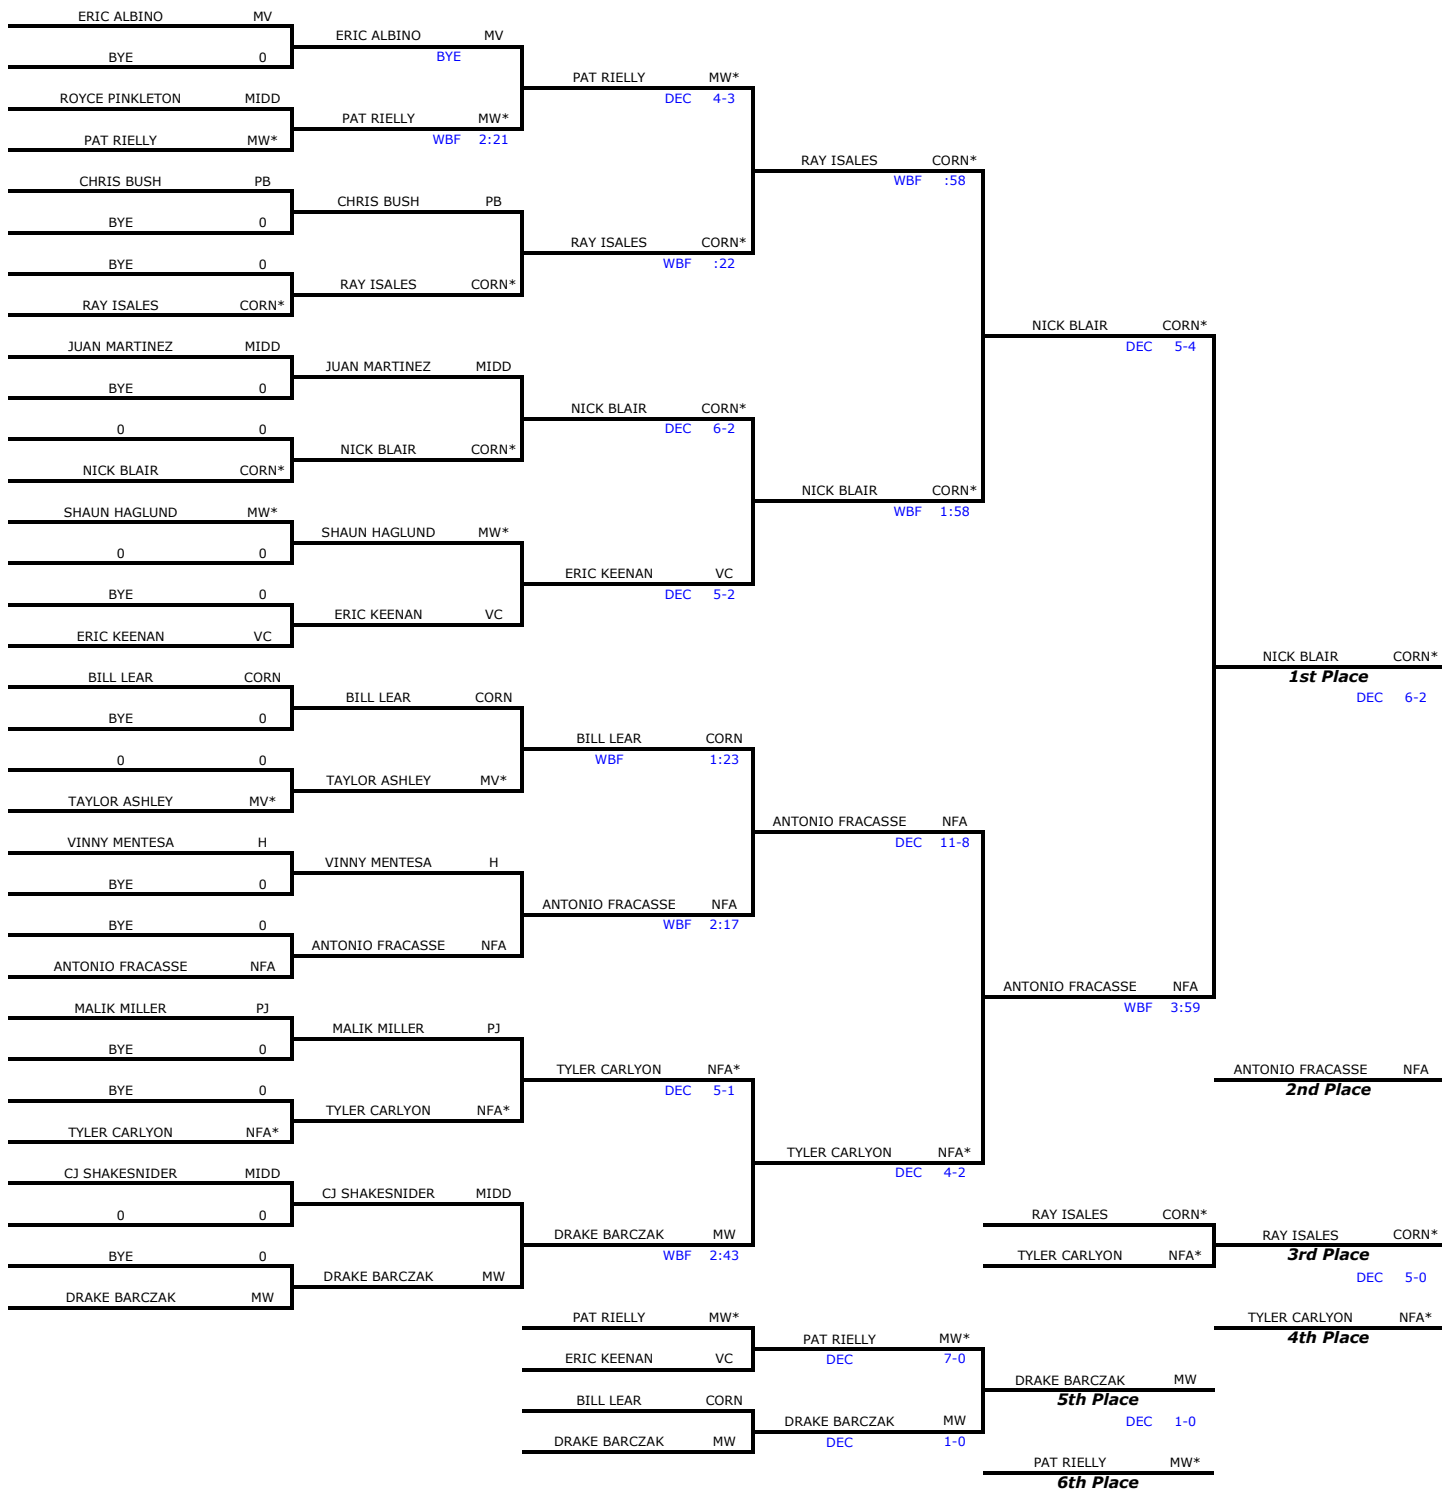

Warwick Valley JV Championships

February 6th, 2010

125