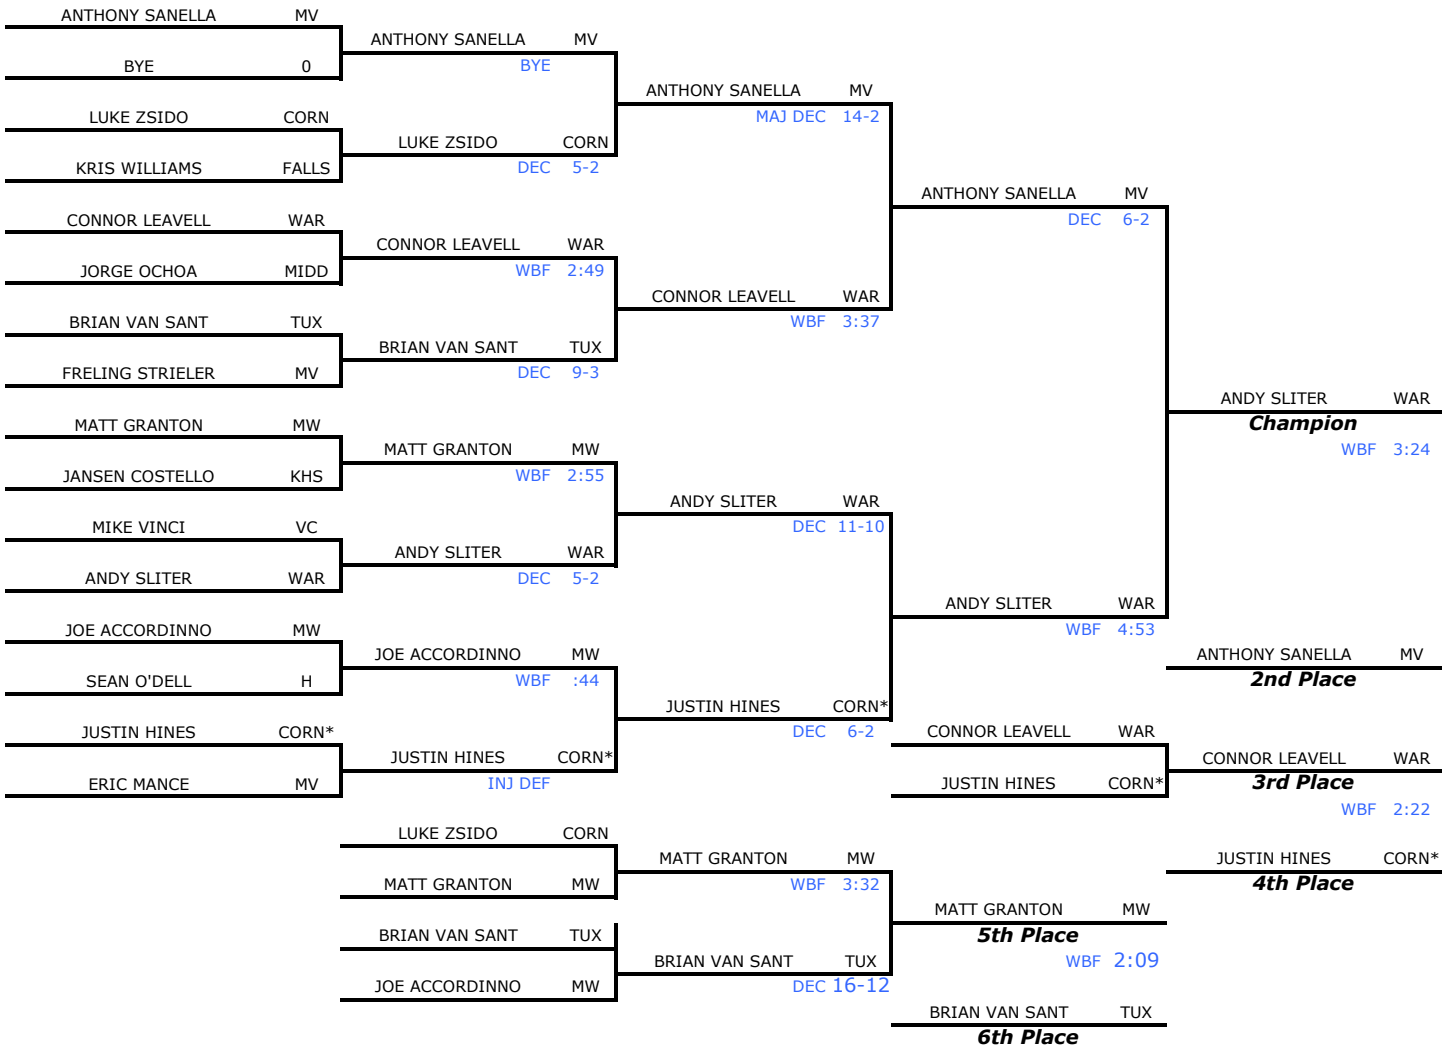

February 6th, 2010

135

Warwick Valley JV Championships

February 6th, 2010

140

Warwick Valley JV Championships

February 6th, 2010

145