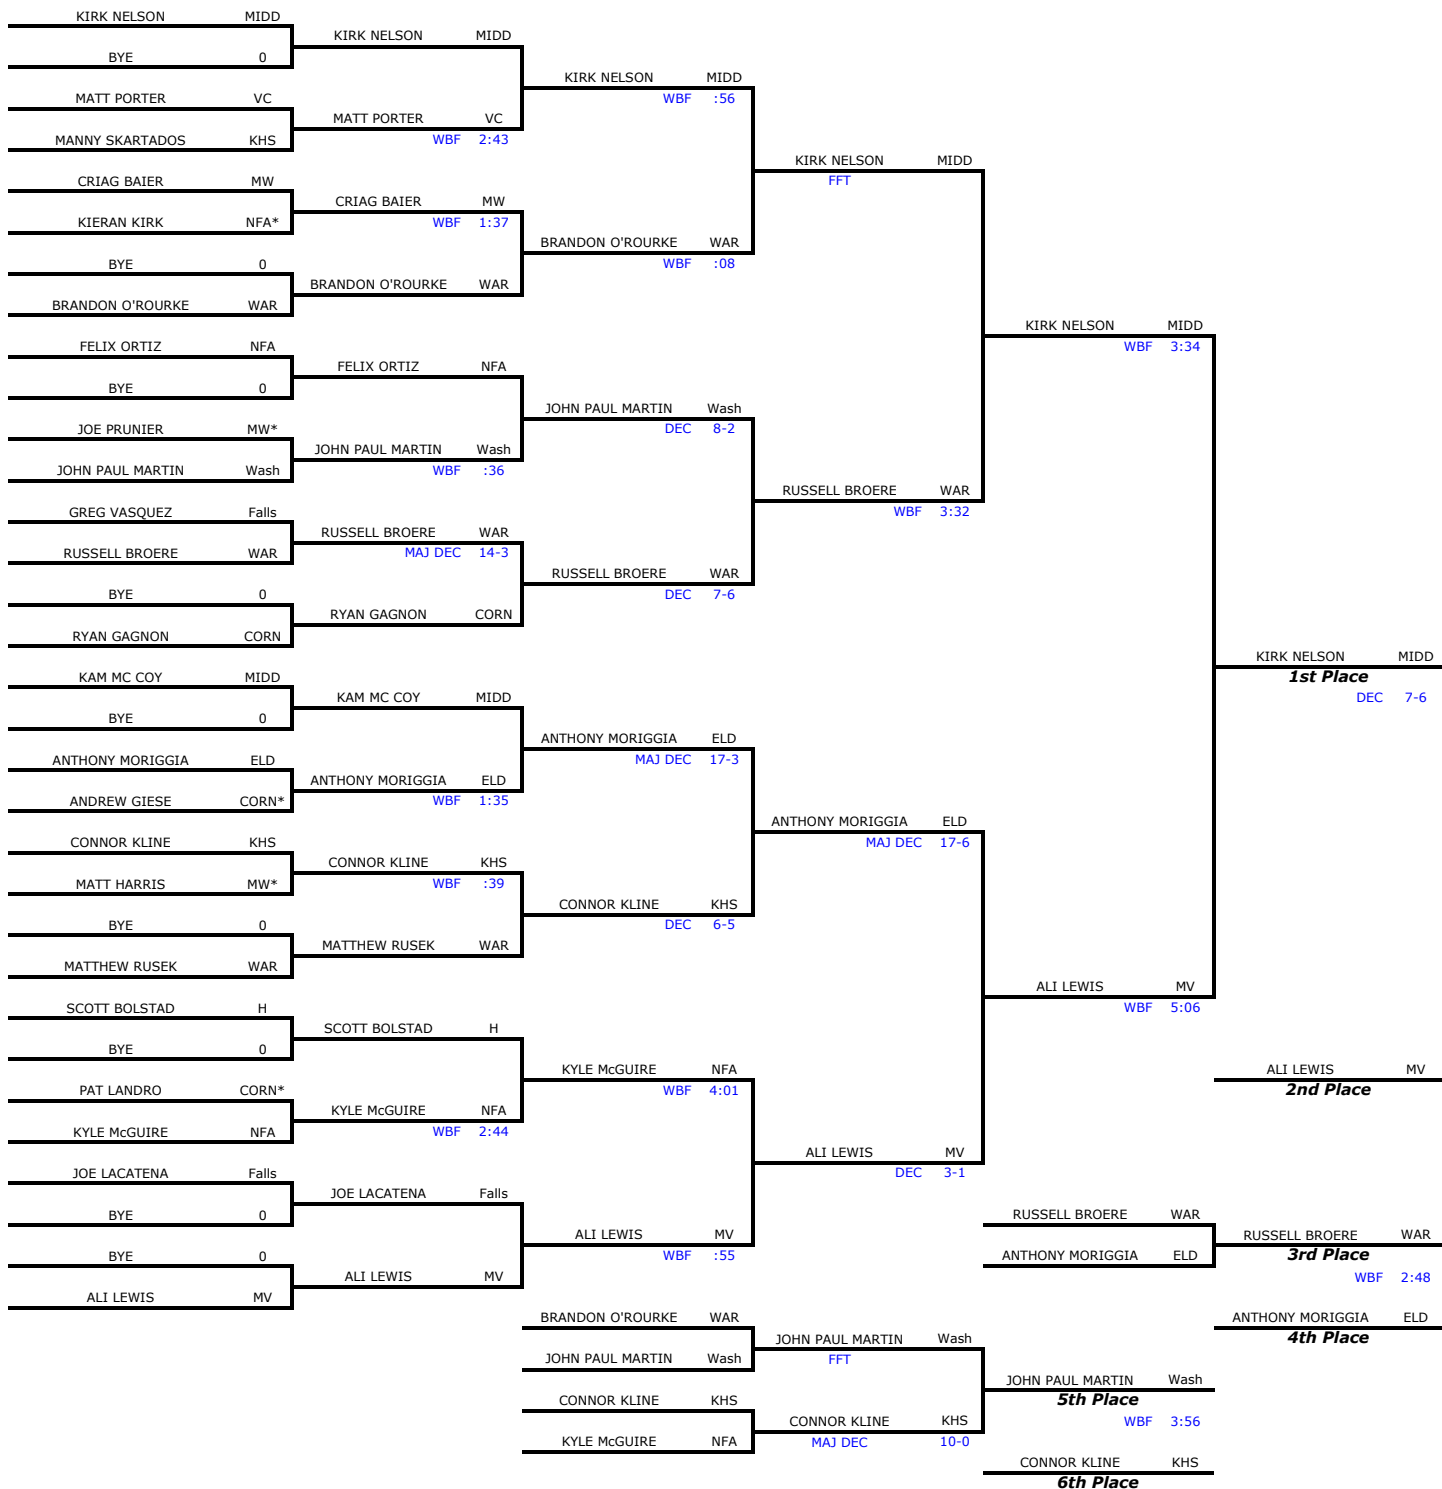

February 6th, 2010

135

Warwick Valley JV Championships

February 6th, 2010

152

Warwick Valley JV Championships

February 6th, 2010

160