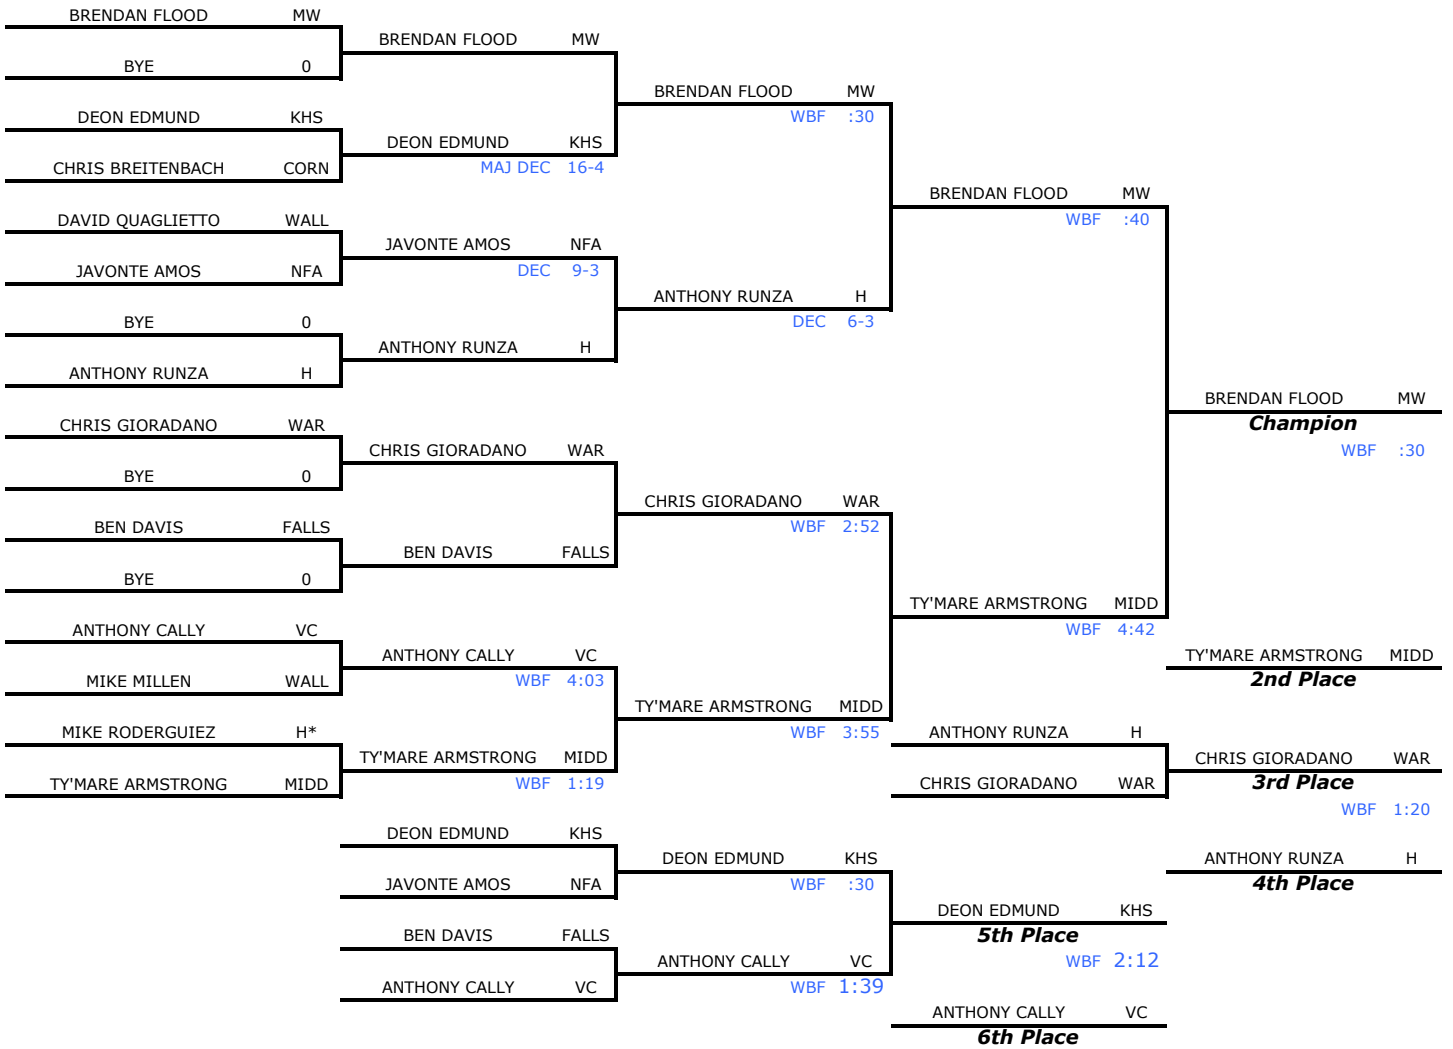

Warwick Valley JV Championships

February 6th, 2010

189