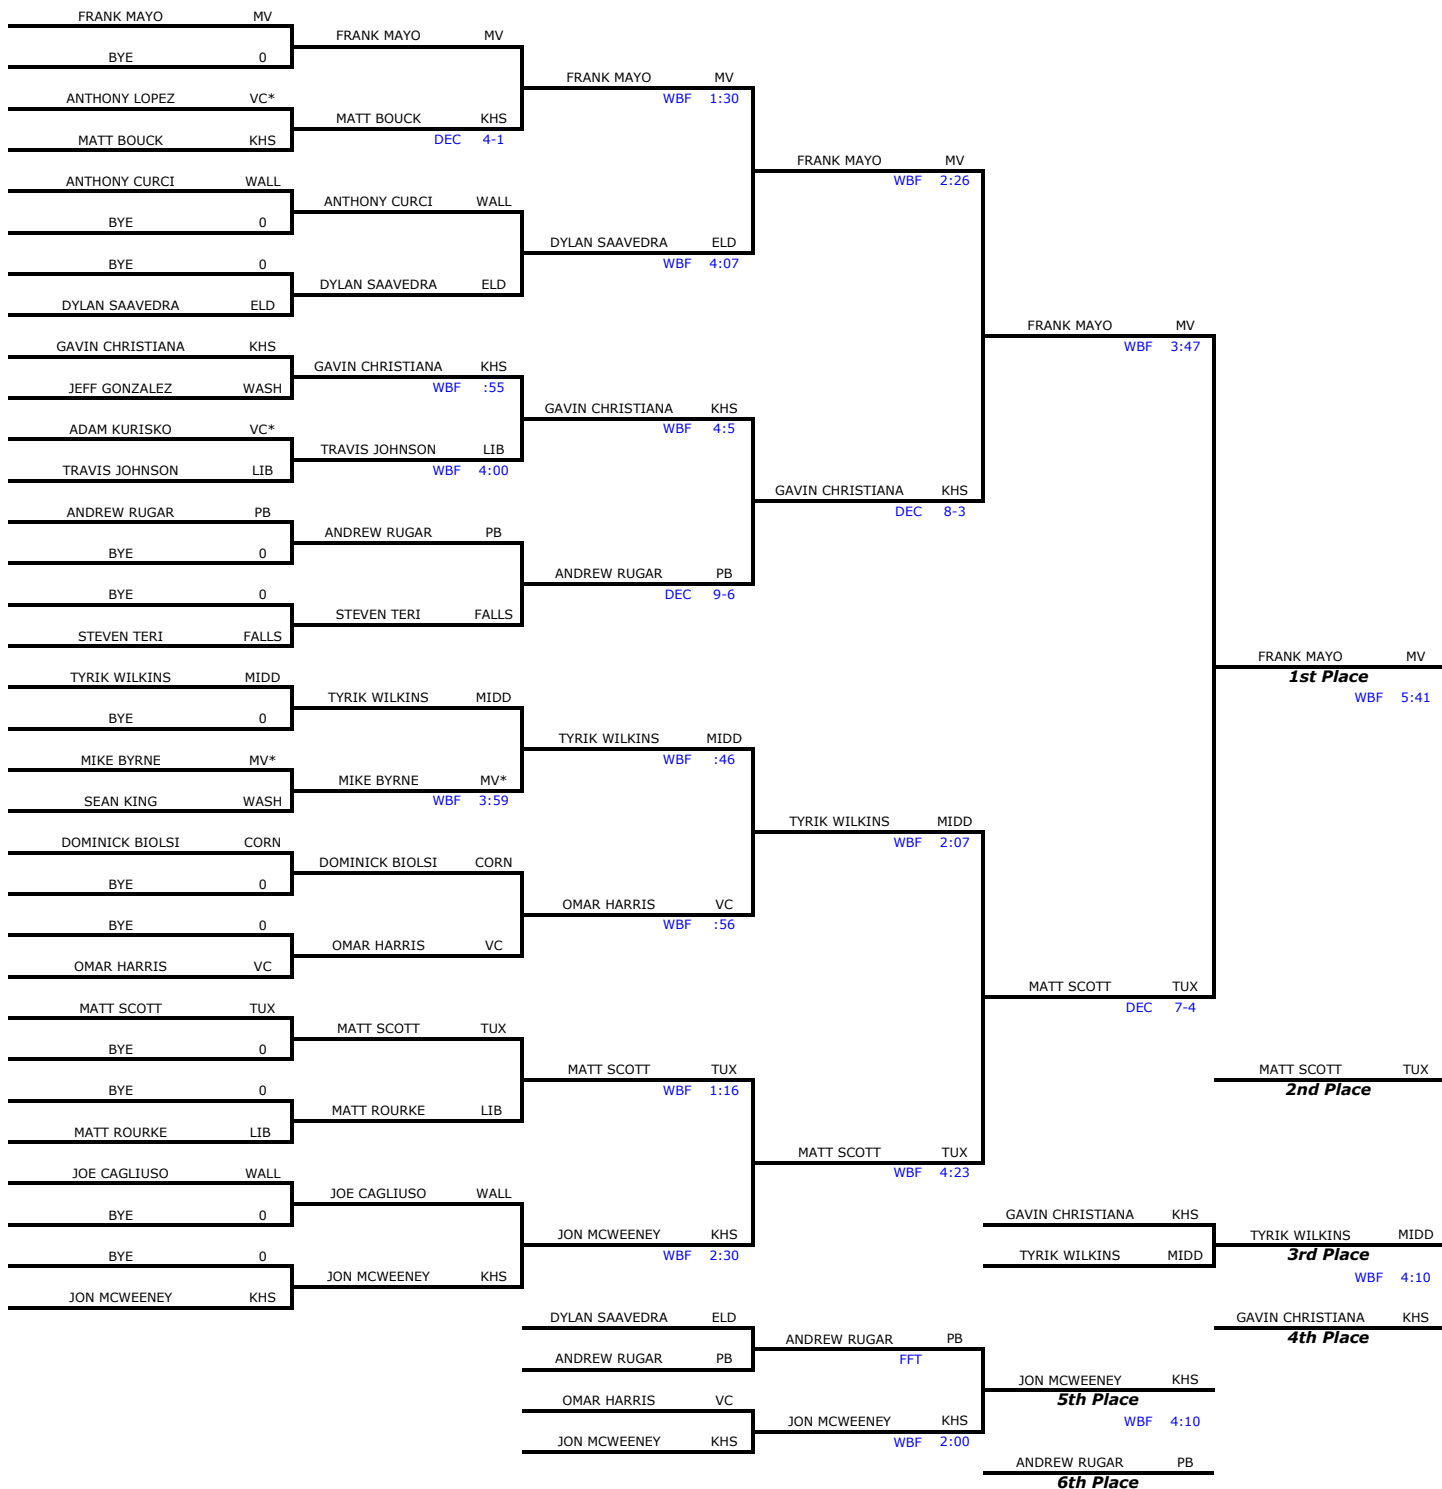

February 6th, 2010

135

Warwick Valley JV Championships

February 6th, 2010

152

Warwick Valley JV Championships

February 6th, 2010

160