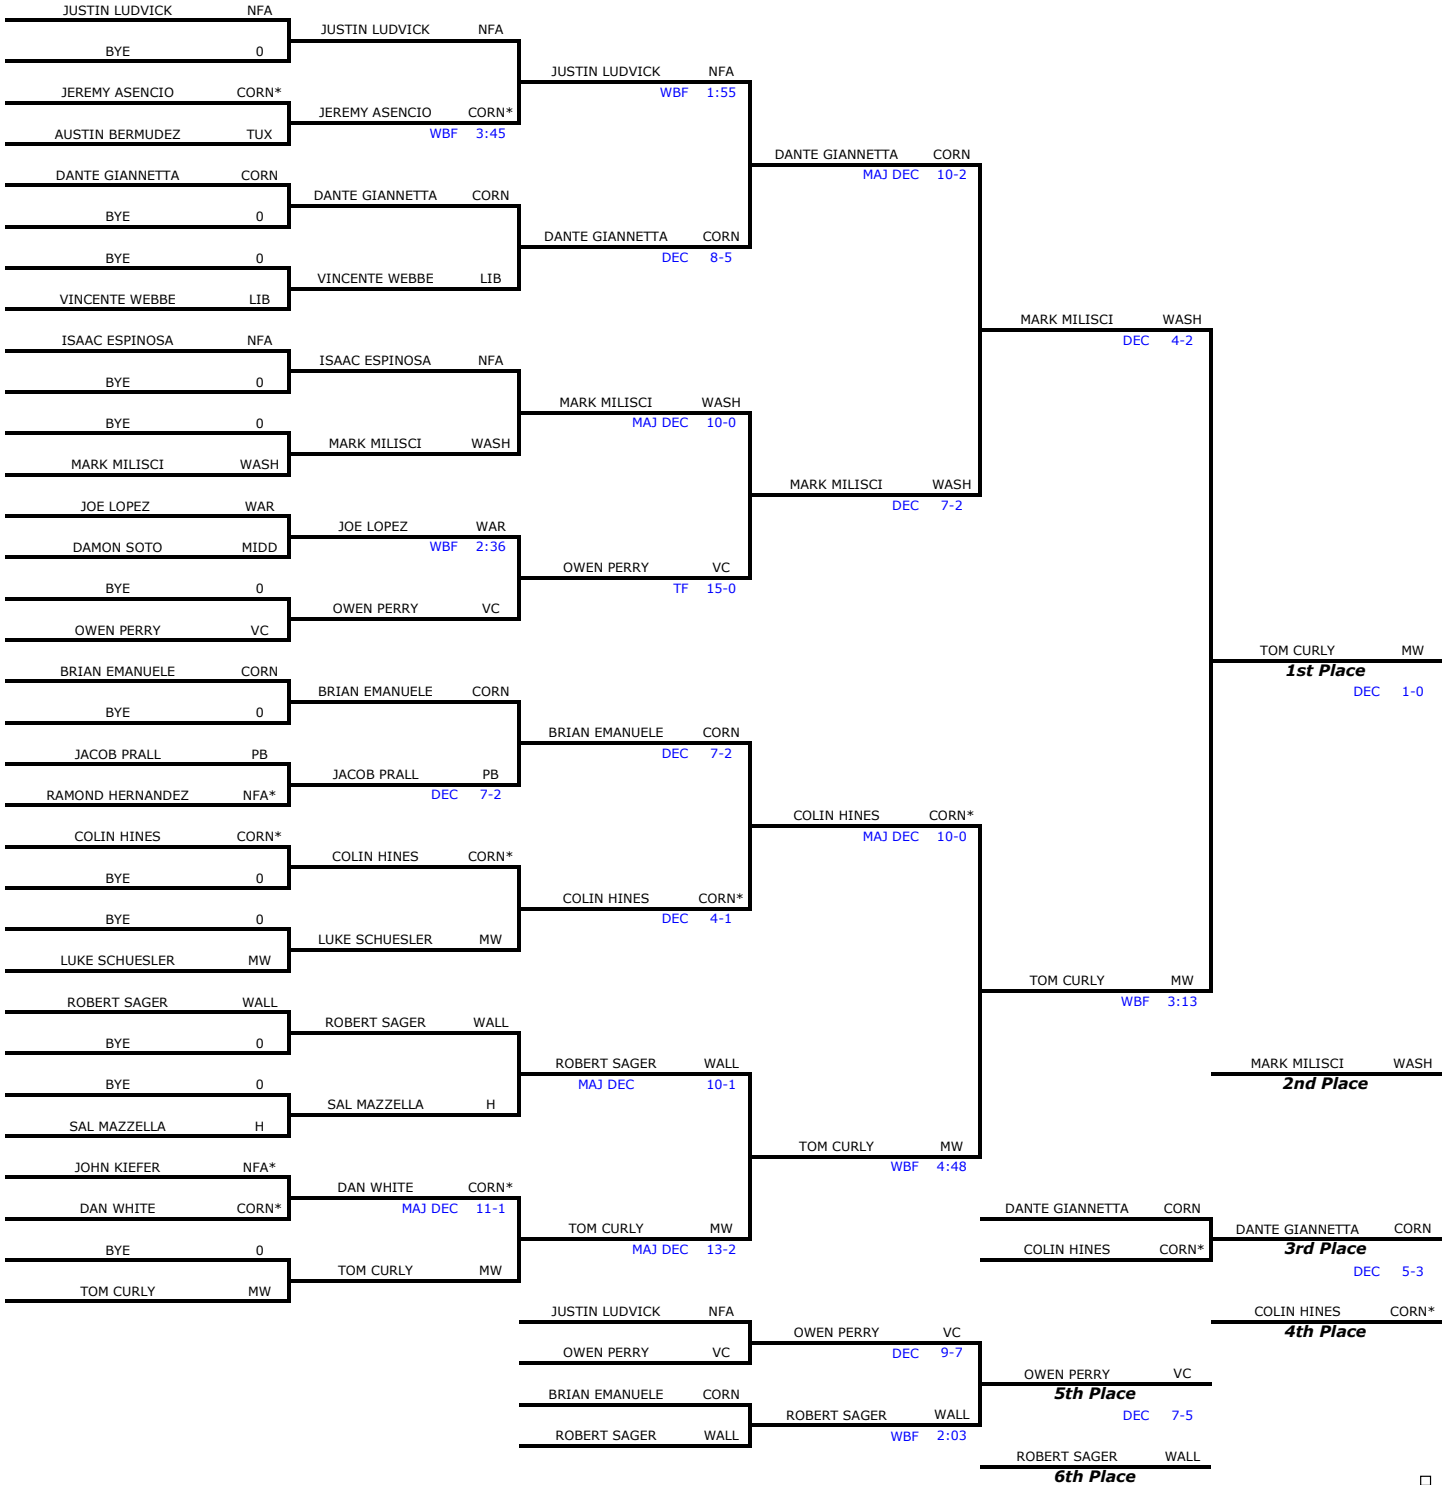

Warwick Valley JV Championships

February 6th, 2010

130